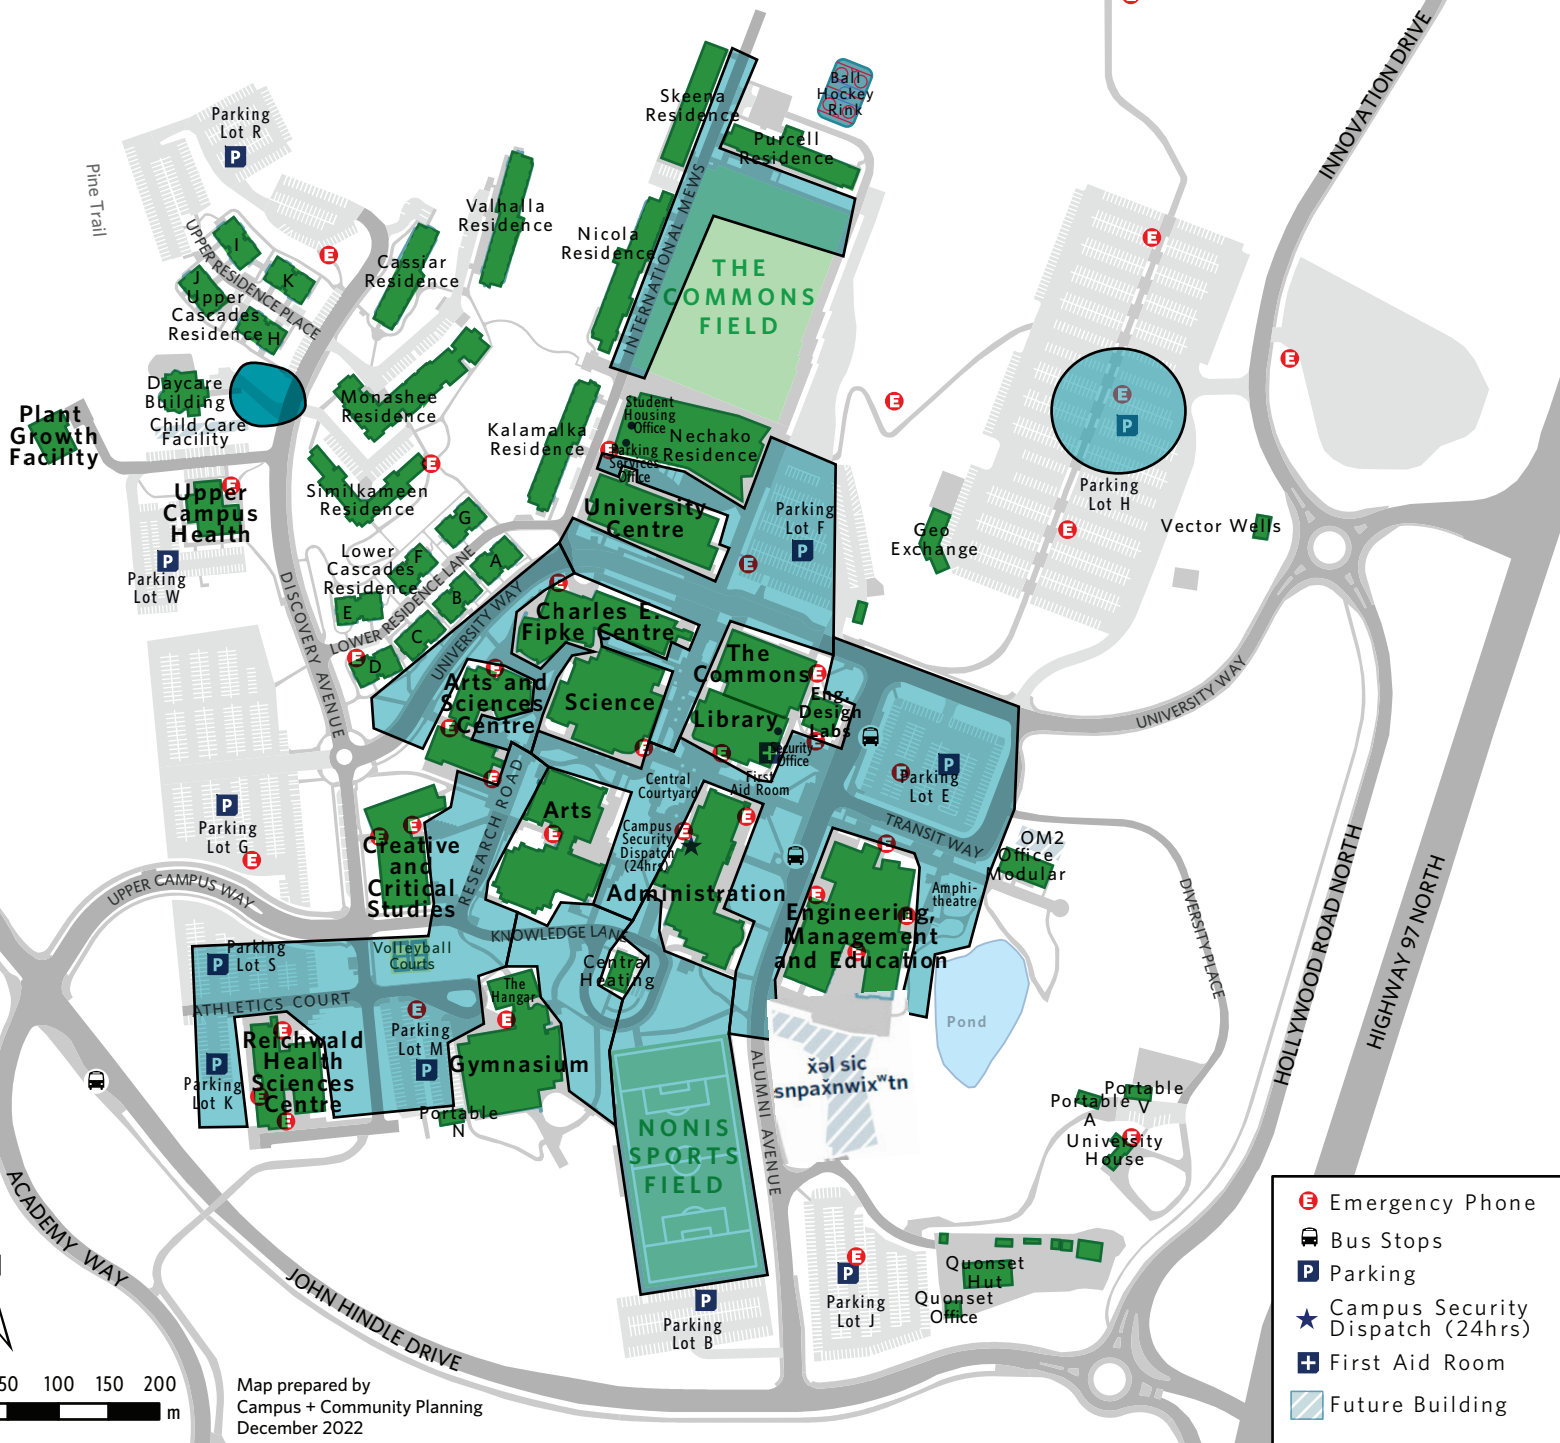

THE UNIVERSITY OF BRITISH COLUMBIA

Full Coverage indoor WiFi

Outdoor WiFi

Map prepared by Connectivity Infrastructure

Innovation Precinct 1
Innovation Precinct Annex 1

- Emergency Phone
- Bus Stops
- Parking
- Campus Security Dispatch (24hrs)
- First Aid Room
- Future Building

Map prepared by
Campus + Community Planning
December 2022